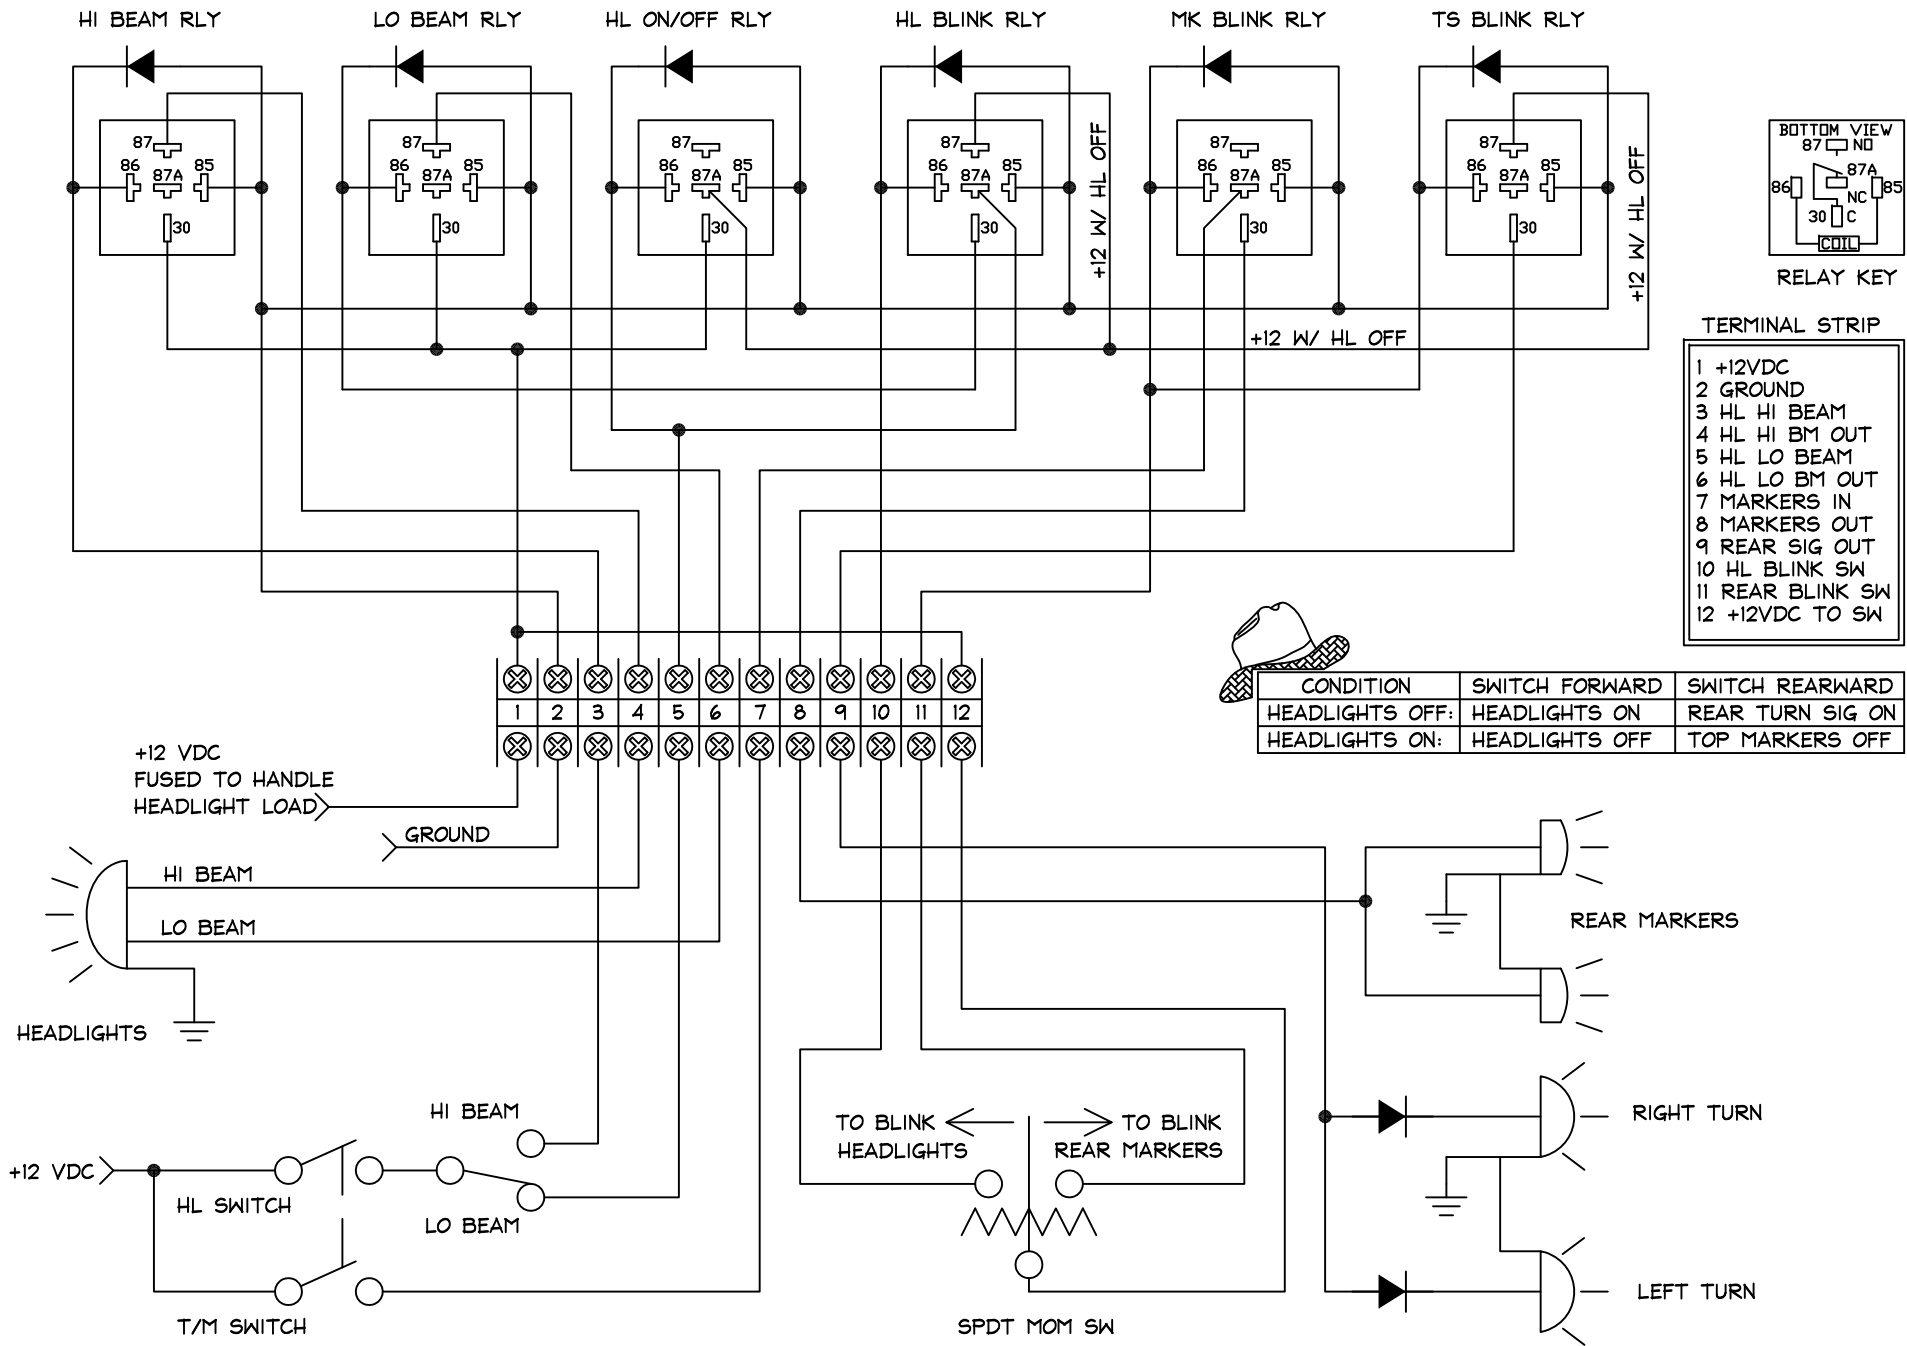

C:\ACAD\DRAWINGS\AUTOELECTRIC1.DWG 04/10/09 8:07:02 AM

CIRCUIT INCL LO & HI BM RELAYS	SCALE:N/A	PROJECT:AUTOMOTIVE ELECTRICAL	TITLE:HEADLIGHT / MARKER LT BLINK
TO LESSEN VOLTAGE DROP TO	DRAWN:JIM EXLER	LOC: MOTORHOME / TRUCK	DRG:HLmarkerBlink
THE HEADLIGHTS	DATE: 11/8/07	JOB NO:N/A	
			REVISION 0